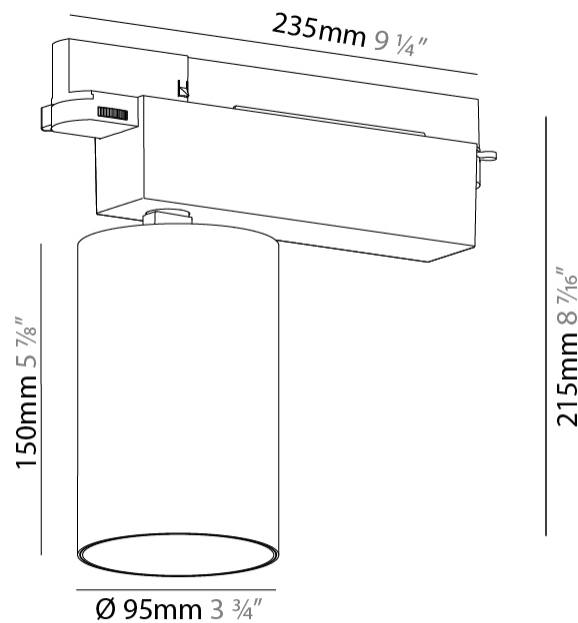

GENERAL

Series: Centriq
 Subseries: Centriq 95
 Brand: Prolicht
 Division: Architectural
 Mounting Type: Track
 Mounting Location: Ceiling
 Subcategory: Spots

PHYSICAL

Shape: Cylinder
 Diameter (mm): 95
 Diameter (in): 3 3/4
 Length (mm): 235
 Length (in): 9 1/4
 Height (mm): 150
 Height (in): 5 7/8
 Light Distribution: Adjustable / Direct
 Weight (kg): 1.495
 Weight (lbs): 3.3
 Fixture Finish: SSR / BKV / CWI / CRY / HAB / UFT / ITA / RUA / FTG / MYG / LOD / PUS / FRO / FUP / KIA / POP / BLS / SPG / MEY / GOH / GUM / CHC / COM / ABZ / JAG / OBR / MOS / ROR
 Fixture Material: Aluminum

OPTICAL

Reflector: 18 / 26 / 40
 Adjustability: Rotational 340°; Tilt 90°
 Upon Request: Special Beam Angles

RATINGS AND CERTIFICATIONS

Certified By: Certified for North American Standards
 IP rating: IP20